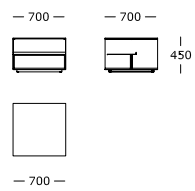

WARRANTY

5 years

Expose

Coffee table | Large

Coffee table | Medium

Side table